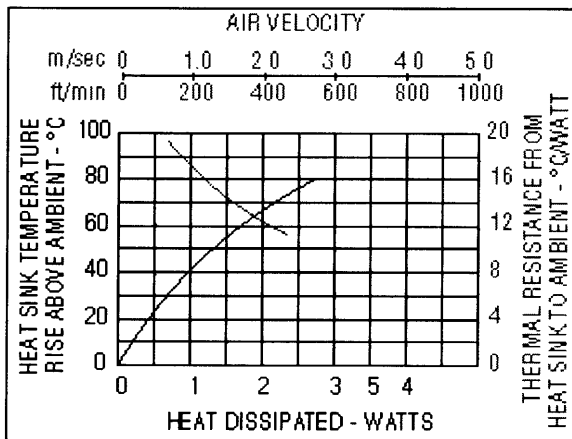

DIP, TO-5 Heat Sinks

5F Series

| Model | Dim. L mm (inches) | Remarks | R (°C/W) |
|-------|--------------------|--|----------|
| 5F | 12.70 | Nato Code: 5960.99.946.7618 | 45.2 |
| 5F-2 | 6.30 | Nato Code: 5961.99.198.1703 | 62.2 |
| 5F-3 | 12.70 | Mounted by self-tapping screw in flank | 48.1 |
| 5F-6 | 25.40 | | 30.7 |
| 5F-11 | 19.00 | | 39.4 |
| 5F-12 | 9.50 | Nato Code: 5961.99.663.0060 | 54.5 |